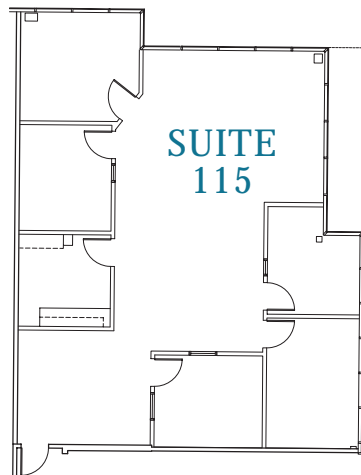

FOUNTAIN P · L · A · Z · A

23461 SOUTH POINTE DRIVE
LAGUNA HILLS, CA 92653

AVAILABILITIES

SUITE	SF	SUITE DESCRIPTION	PSF
Suite 115	1,816	4 offices, conference room, break/storage area	\$2.10 FSG
Suite 130	1,346	2 private offices, conference room, storage, and open area	\$2.10 FSG