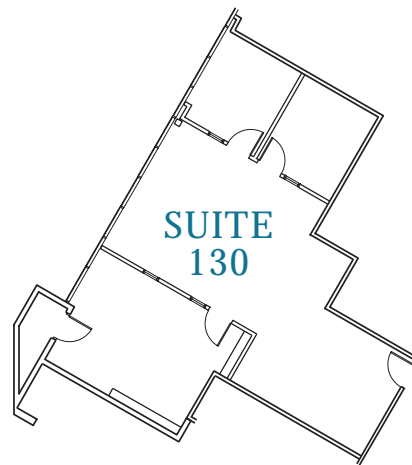

FOUNTAIN P · L · A · Z · A

23461 SOUTH POINTE DRIVE
LAGUNA HILLS, CA 92653

AVAILABILITIES

SUITE	SF	SUITE DESCRIPTION	PSF
Suite 115	1,816	4 offices, conference room, break/storage area	\$2.10 FSG
Suite 130	1,346	2 private offices, conference room, storage, and open area	\$2.10 FSG